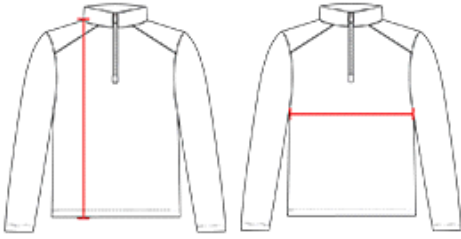

#210200 **YOUTH**

B-CORE YOUTH 1/4 ZIP

- Badger heat seal logo on left sleeve
- Badger Sport paneled shoulder for maximum movement
- 100% Polyester moisture management/antimicrobial performance fabric
- Self-fabric collar with 6" locking zipper
- Contrast zipper and inner collar

COLORS

SPECIFICATIONS

Color	XS	S	M	L	XL
Piece Weight measured in pounds	0.25	0.25	0.25	0.25	0.25
Spec Body Length measured in inches	21	23	25	26	27
Spec Chest Width measured in inches	15	16	17	18	19
Case Count # of units per case	36	36	36	36	36

HOW TO MEASURE

These product specifications reference a product's measurements.
For sizing information and guidance, please reference our sizing charts.

BODY LENGTH

Measured on the front from the shoulder/neck intersection to the bottom of the garment.