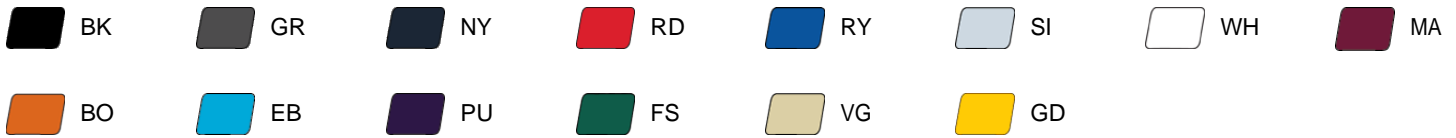

#213000 **YOUTH** B-CORE SLEEVELESS YOUTH TEE

- Self-fabric collar
- Badger sport paneled shoulder for maximum movement
- 100% polyester moisture management/antimicrobial performance fabric
- Badger heat seal logo on center back

COLORS

SPECIFICATIONS

| Color | XS | S | M | L | XL |
|---|------|------|------|------|------|
| Piece Weight measured in pounds | 0.25 | 0.25 | 0.25 | 0.25 | 0.25 |
| Spec Body Length measured in inches | 21 | 23 | 25 | 26 | 27 |
| Spec Chest Width measured in inches | 15 | 16 | 17 | 18 | 19 |
| Case Count # of units per case | 36 | 36 | 36 | 36 | 36 |