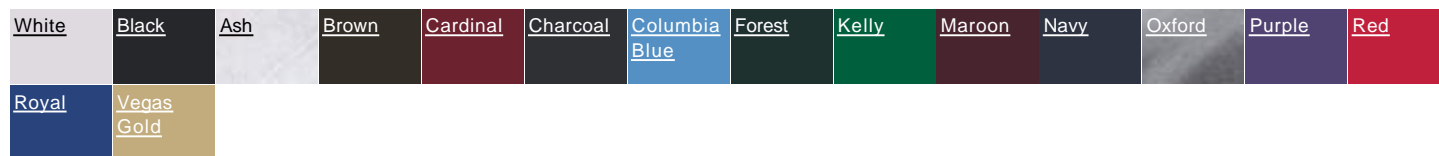

# Badger - Hooded Sweatshirt - 1254

- 9.5 oz., 60/40 ringspun cotton/polyester
- Badger Sport Shoulder for maximum movement and true athletic fit
- Two-ply hood with drawstring
- Front pouch pocket with headset opening
- Spandex reinforced rib cuffs and waistband
- Embroidered Badger logo on lower left sleeve

## Colors