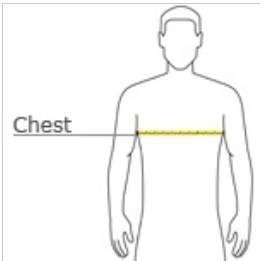

**Sport-Tek® Youth Pullover Hooded Sweatshirt with Contrast Color. Y264**

White contrasting complements your logo while a full, athletic cut provides unrestricted movement. Fade and shrink-resistant.

- 9-ounce, 65/35 ring spun combed cotton/poly fleece
- Twill-taped neck
- Three-panel hood
- Dyed-to-match jersey hood lining
- No drawcords at hood
- Locker patch
- Locker loop
- Rib knit cuffs and hem
- Front pouch pocket

**CARE INSTRUCTIONS**

Machine wash cold with like colors. Do not bleach. Tumble dry low. Warm iron if necessary.

front

back

**HOW TO MEASURE**

**CHEST**

With arms down at sides, measure around the upper body, under arms and over the fullest part of the chest.

**SIZE CHART**

	XS	S	M	L	XL
Size	4	6/8	10/12	14/16	18/20
Chest	25-26	26-28	28-30	30-32	32-35

**COLOR INFORMATION**

										
Athletic Gold PMS 130 C	Black PMS NTR BLACK C	Forest Green PMS 5605 C	Kelly Green PMS 341 C	Maroon PMS 504 C	Orange PMS 7579 C	Purple PMS 7672 C	Red PMS 193 C	Royal PMS 534 C	Texas Orange PMS 7592 C	True Navy PMS 533 C