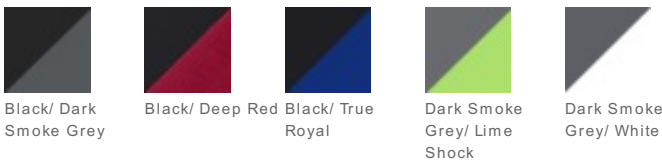

COLOR INFORMATION

Black/ Dark Smoke Grey

Black/ Deep Red

Black/ True Royal

Dark Smoke Grey/ Lime Shock

Dark Smoke Grey/ White