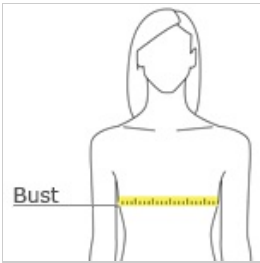

- 3.8-ounce, 100% cationic polyester interlock
- Gently contoured silhouette
- Removable tag for comfort and relabeling
- Slight scoop neck
- Set-in sleeves

CARE INSTRUCTIONS

Machine wash cold with like colors, non-chlorine bleach only if needed, do not use fabric softener, tumble dry low, remove promptly, cool iron if necessary, do not dry clean.

front

back

HOW TO MEASURE

BUST

With arms down at sides, measure around the upper body, under arms and around the fullest part of the bust.

SIZE CHART

	XS	S	M	L	XL	XXL	3XL	4XL
Size	2	4/6	8/10	12/14	16/18	20/22	24/26	28/30
Bust	32-34	35-36	37-38	39-41	42-44	45-47	48-51	52-55